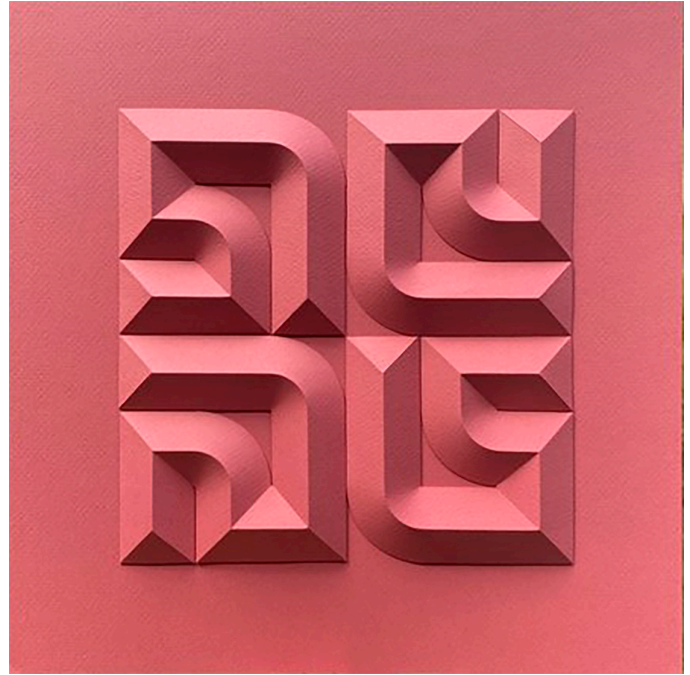

Matt Shlian *Assembled Paper*

“As a paper engineer, my work is rooted in print media, book arts and commercial design. Beginning with an initial fold, a single action causes a transfer of energy to subsequent folds, which ultimately manifest in drawing and three-dimensional forms. I use my engineer skills to create kinetic sculpture which have led to collaborations with scientists at University of Michigan. We work on the nanoscale, translating paper structures to micro folds. Our investigations extend to visualizing cellular division and solar cell development. Researchers see paper engineering as a metaphor for scientific principles; I see their inquiry as a basis for artistic inspiration. In my studio I am a collaborator, explorer and inventor. I begin with a system of folding and at a particular moment the material takes over. Guided by wonder, my work is made because I cannot visualize its final realization; in this way I come to understanding through curiosity.”

- Matt Shlian

BIOGRAPHY

Matt Shlian creates mesmerizing paper sculptures by merging intricate hand-folding techniques with digital mapping. Working at the intersection of art and science, Shlian describes himself as a “paper engineer”. Microscopic natural forms and structures like cell membranes inform the patterns of his works.