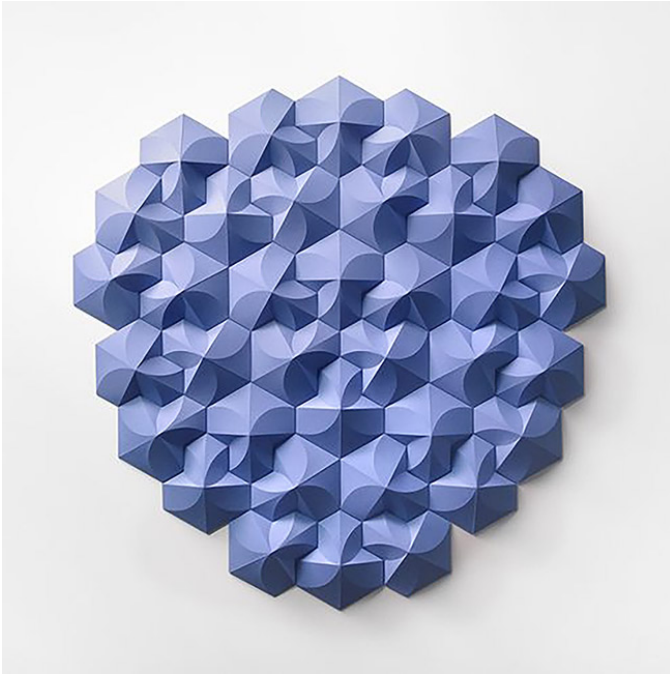

Matt Shlian *Assembled Paper*

“As a paper engineer, my work is rooted in print media, book arts and commercial design. Beginning with an initial fold, a single action causes a transfer of energy to subsequent folds, which ultimately manifest in drawing and three-dimensional forms. I use my engineer skills to create kinetic sculpture which have led to collaborations with scientists at University of Michigan. We work on the nanoscale, translating paper structures to micro folds. Our investigations extend to visualizing cellular division and solar cell development. Researchers see paper engineering as a metaphor for scientific principles; I see their inquiry as a basis for artistic inspiration. In my studio I am a collaborator, explorer and inventor. I begin with a system of folding and at a particular moment the material takes over. Guided by wonder, my work is made because I cannot visualize its final realization; in this way I come to understanding through curiosity.”

- Matt Shlian

BIOGRAPHY

Matt Shlian creates mesmerizing paper sculptures by merging intricate hand-folding techniques with digital mapping. Working at the intersection of art and science, Shlian describes himself as a “paper engineer”. Microscopic natural forms and structures like cell membranes inform the patterns of his works.